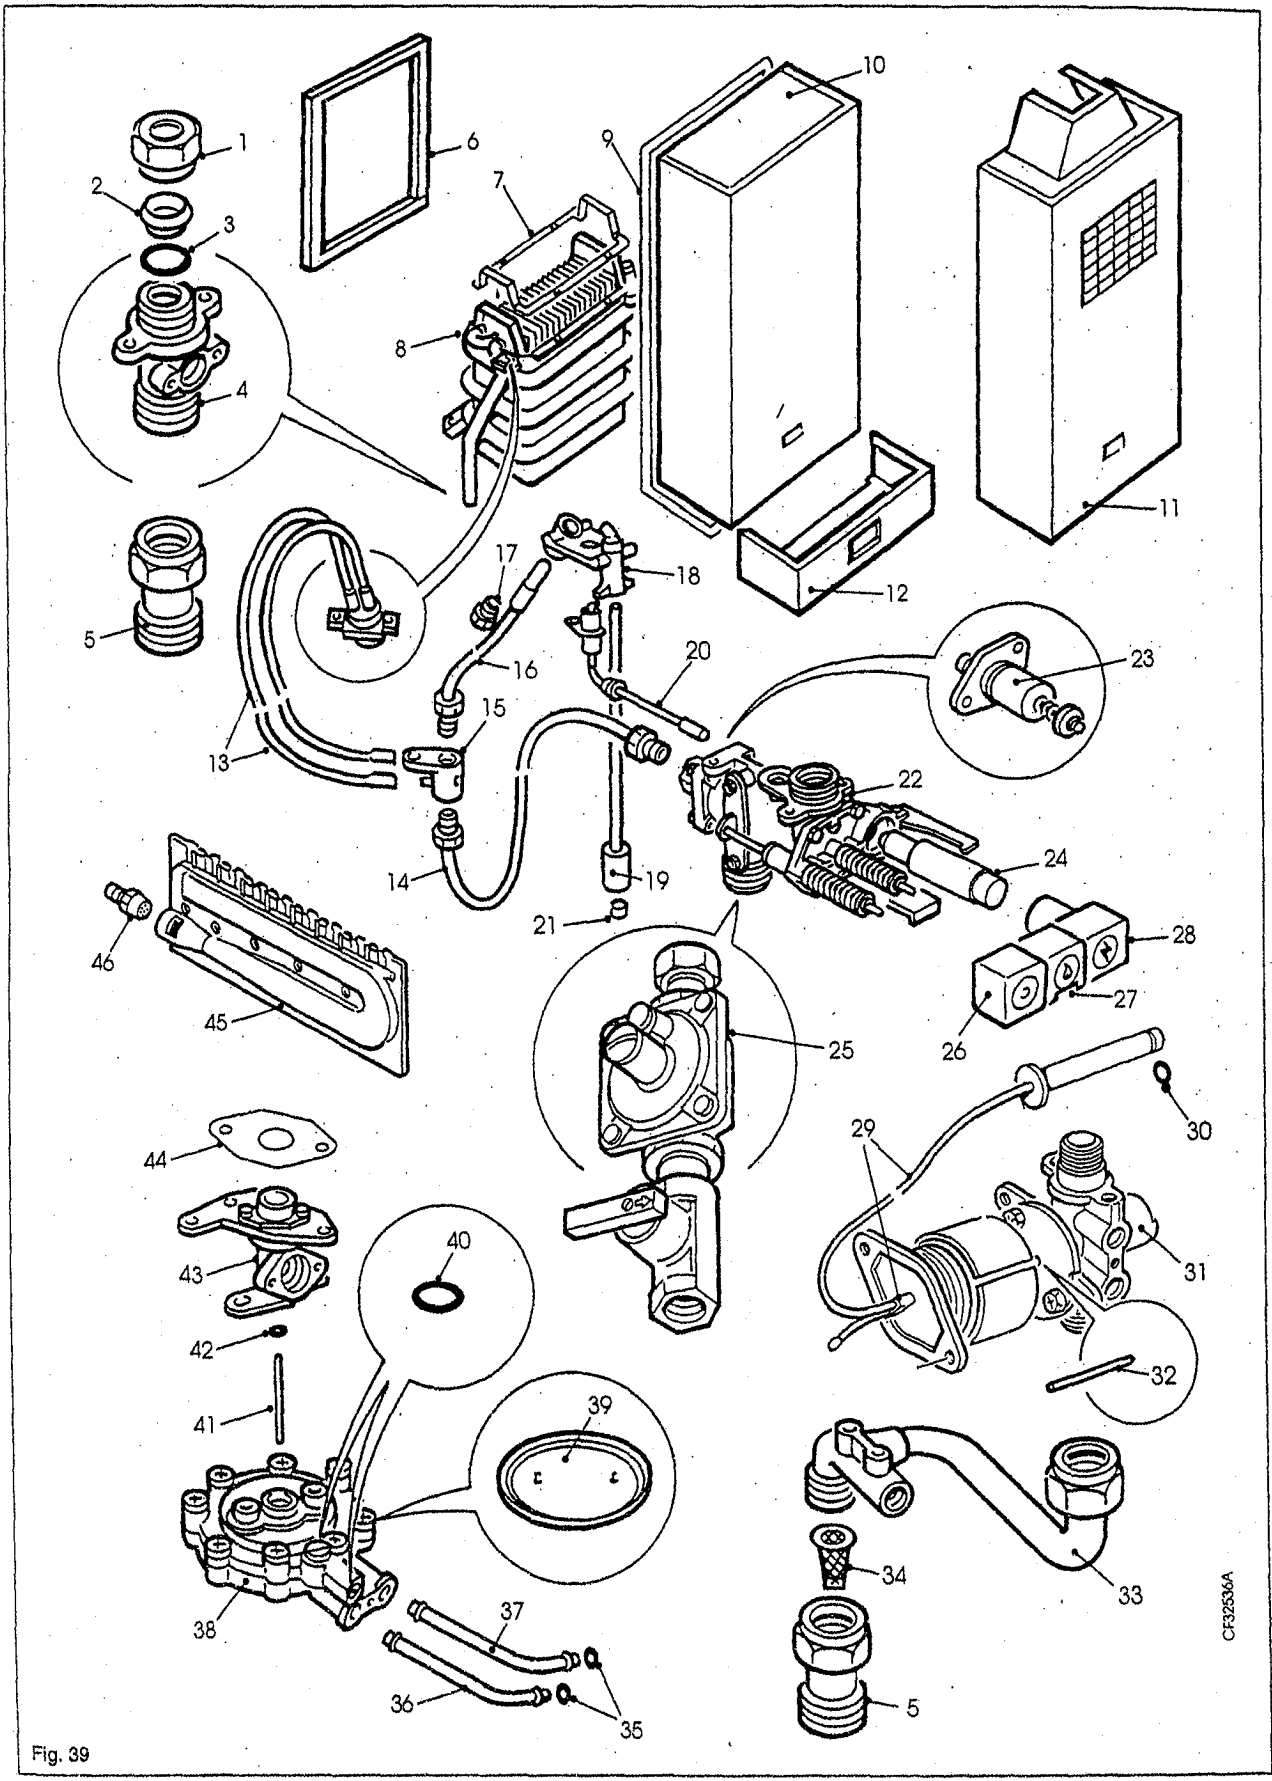

Spare Parts

Replacement Parts are available from: See Back Cover for Address.

Ref No.	Part No.	Description
1	10/12212	Union Nut, Heat Exchanger
2	10/12213	Comp. Flange, Brnz. Heat Exchanger
3	20/10047	'O' Ring - Heat Exchanger
4	10/13843	Outlet Adaptor, ECO @ HX
5	10/12731	ADP Assembly In/Out
6	10/10062	Direct Vent Flu Seal
7	10/10196	Heat Exchanger Seal
8	10/14689	Heat Exchanger
9	10/10075	Direct Vent Case Seal
10	10/19030	DV Cover - White
11	10/13056	CF Cover - White
12	10/19224	CF Bottom Cover - Grey
	10/19226	DV Bottom Cover - Grey
13	10/19055	ECO Assembly With Leads From Serial No. 15 000 000 0 and newer
14	10/13849	Thermocouple Connector
15	10/13846	Interrupter Insert
16	10/13848	Thermocouple
17	12/13055	Fix/nut Thermocouple
18	22/13059	Pilot Mounting Assembly
19	10/12872	Pilot Tube Assembly - NG
	10/12873	Pilot Tube Assembly - LP Gas
20	10/12259	Electrode Assembly
21	10/12694	Pilot Filter
22	10/13706	FSD Assembly
23	10/12410	Magnet. Main Gas Valve
24	10/11935	Piezo Ignitor
25	10/13008	Regulator Assembly - NG
	10/12989	Regulator Assembly - LP Gas
26	10/14639	Button - Stop
27	10/13705	Button - Start
28	10/14641	Button - Ignitor
29	10/13486	Thermostat Bellows and Bulb
30	20/14834	'O' Ring - Thermostat Sensing Bulb
31	10/14536	Thermostat Assembly Complete
32	10/11904	Pin, Stat Assembly
33	10/14637	Cold Inlet Throttle
34	10/12284	Cold Water Inlet Screen
35	20/12335	'O' Ring - Sensing Tube
36	10/13495	Long Sensing Tube
37	10/14923	Short Sensing Tube
38	10/13561	Diaphragm Housing Assembly
39	10/12460	Diaphragm EPDM W/Plate
40	20/15360	'O' Ring - Ball Disk
41	10/12373	Pin, Automatic Valve Assembly
42	20/11822	'O' Ring - Diaphragm Drive Pin
43	10/12458	Automatic Valve Assembly - NG
	10/12803	Automatic Valve Assembly - LP Gas
44	10/12848	Manifold Gasket
45	10/12345	Stainless Burner
46	19/12780	Standard Orifice/Inj. - NG
	19/12782	Standard Orifice/Inj. - LP Gas